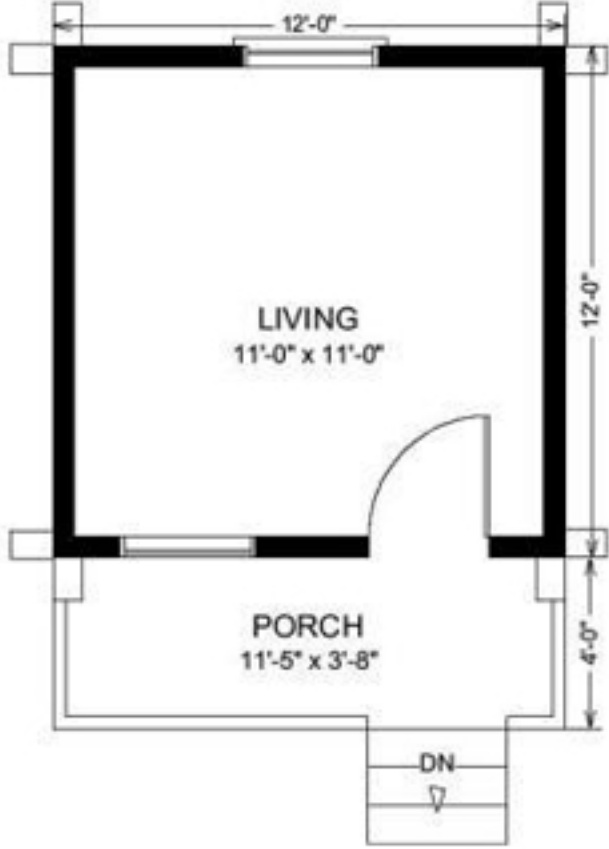

THE LOGGER

138 sq feet,
perfect weekend
retreat

Designed by a logger who spent long days in the woods, The Logger Log Camp Plan is the perfect size for the occasional outdoors person.

Just the right size for a weekend getaway.