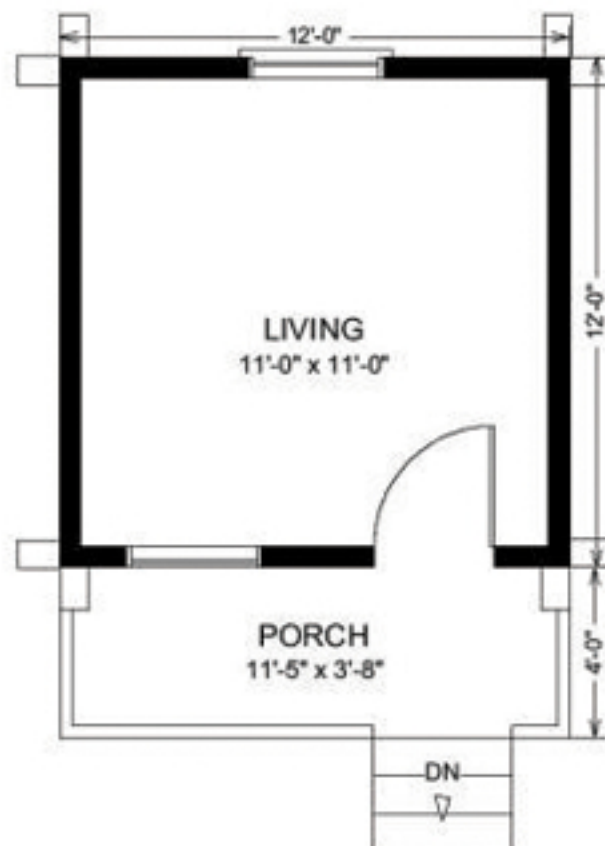

THE LOGGER FLOOR PLANS